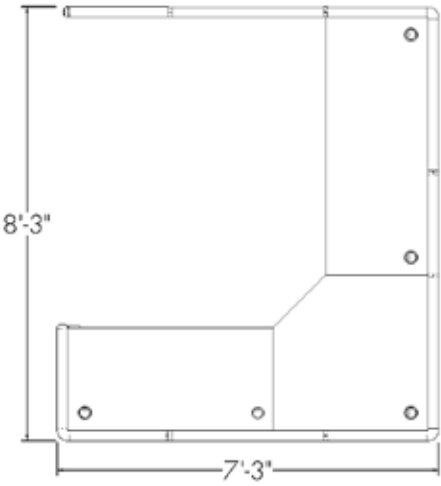

# EMERALD FOOTPRINTS

L shape Cubicles

Call Center Cubicles

120 Degree Cubicles

**EMERALD**  
◆  
CUBICLE COLLECTION

# Table of Contents

(Click to jump to section)

[LC Layouts](#) \_\_\_\_\_ **1**

[CC Layouts](#) \_\_\_\_\_ **12**

[120 ° Layouts](#) \_\_\_\_\_ **22**

**5x5**  
Ref: LC-01-5x5-WP

**5x6**  
Ref: LC-01-5x6-WP